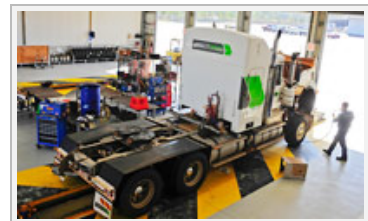

Fleet

Directhaul operates a fleet in excess of 50 road-train rated prime movers, with an average age of 2.3 years. The fleet includes more than 200 trailers and dollies.

Maintenance

Internal Fleet maintenance is carried out in Darwin, Alice Springs and Cloncurry. The Darwin workshop was built in 2006 and has a state of the art drive through road train workshop and automatic truck wash that accommodates road trains.

Drivers

More than 60 full time drivers are continuously trained to ensure they maintain the necessary accreditations, licences, and mindset to provide a professional service. Directhaul staff are based at regional depots to ensure an extensive timely transport service throughout Australia.